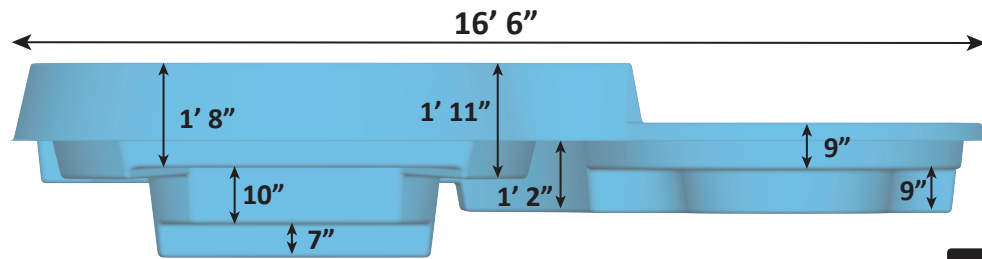

# FUN DECK DETAIL SHEET - 12-02-2024 - REVISION 01

Pool + Spa Surface Area: 208.75 Sq. ft. (Spa: 56.72 Sq. ft.)  
 Pool + Spa Perimeter: 57.15 Lin. ft. (Spa: 26.70 Lin. ft.)  
 Pool + Spa Volume: 1,894 Gal. (Spa: 800 Gal.)  
 Per sect. 8.1, surfaces that provide footing have slip resistant surfaces.  
 All measurements are averages.