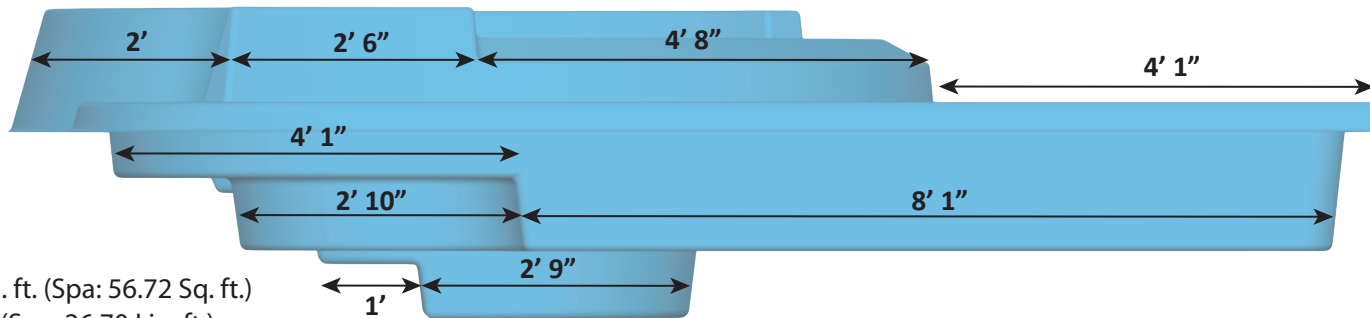

# FUN DECK DETAIL SHEET - 12-02-2024 - REVISION 01

Pool + Spa Surface Area: 208.75 Sq. ft. (Spa: 56.72 Sq. ft.)  
 Pool + Spa Perimeter: 57.15 Lin. ft. (Spa: 26.70 Lin. ft.)  
 Pool + Spa Volume: 1,894 Gal. (Spa: 800 Gal.)  
 Per sect. 8.1, surfaces that provide footing have slip resistant surfaces.  
 All measurements are averages.