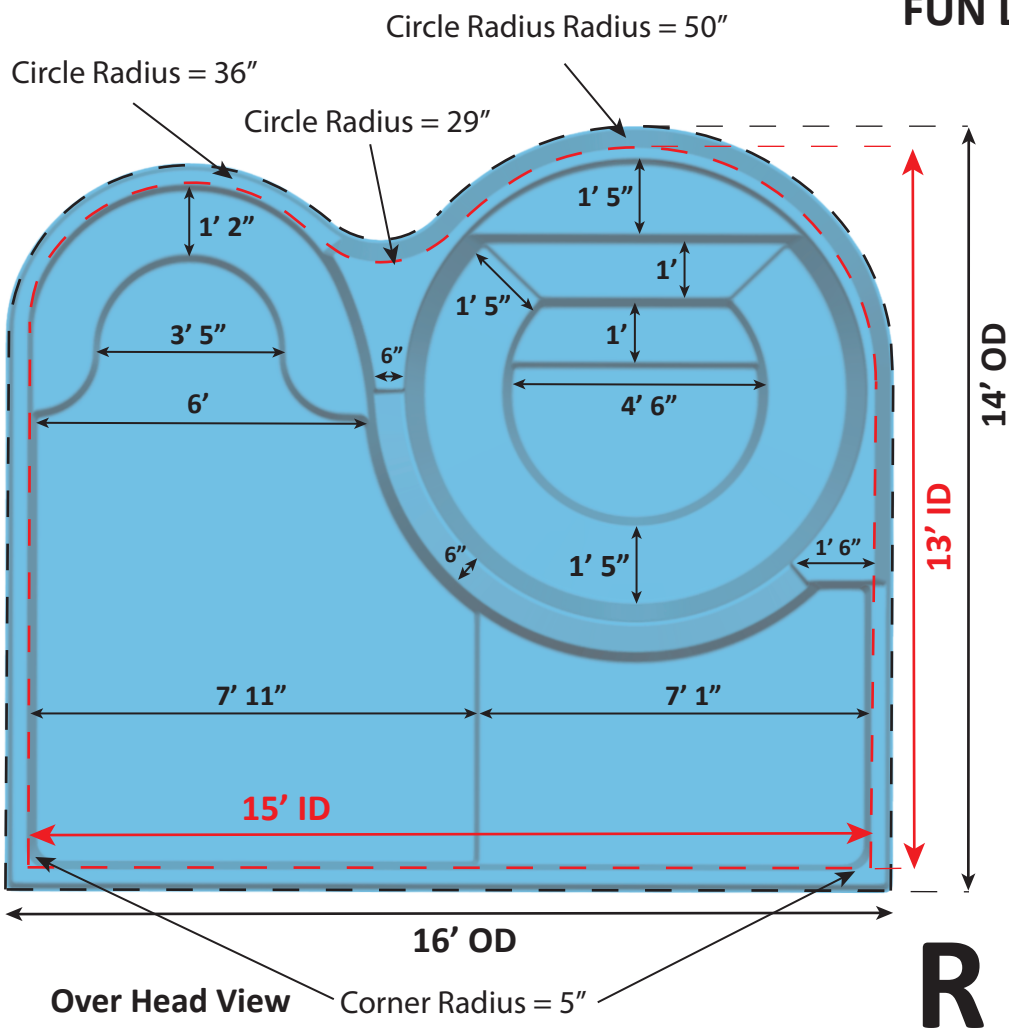

# FUN DECK DETAIL SHEET - 12-02-2024 - REVISION 01

Pool + Spa Surface Area: 208.75 Sq. ft. (Spa: 56.72 Sq. ft.)  
 Pool + Spa Perimeter: 57.15 Lin. ft. (Spa: 26.70 Lin. ft.)  
 Pool + Spa Volume: 1,894 Gal. (Spa: 800 Gal.)  
 Per sect. 8.1, surfaces that provide footing have slip resistant surfaces.  
 All measurements are averages.