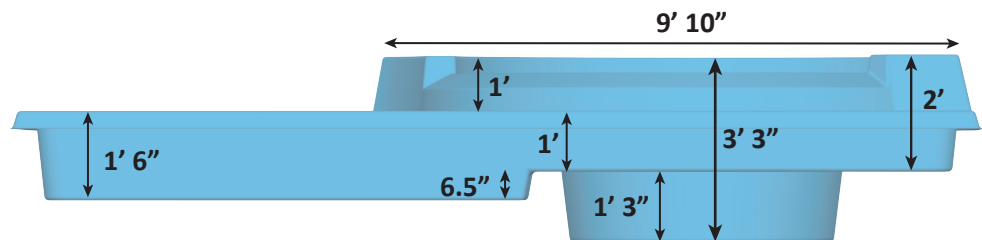

# FUN DECK DETAIL SHEET - 12-02-2024 - REVISION 01

Pool + Spa Surface Area: 208.75 Sq. ft. (Spa: 56.72 Sq. ft.)  
 Pool + Spa Perimeter: 57.15 Lin. ft. (Spa: 26.70 Lin. ft.)  
 Pool + Spa Volume: 1,894 Gal. (Spa: 800 Gal.)  
 Per sect. 8.1, surfaces that provide footing have slip resistant surfaces.  
 All measurements are averages.