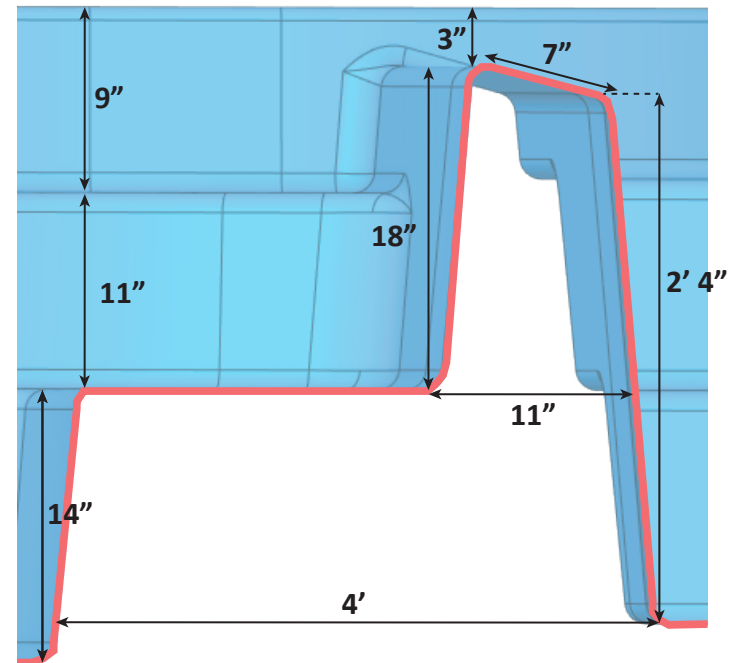

PLEASURE ISLAND DETAIL SHEET - 02-02-22 - REVISION 01

Over Head View

Shallow End View

Deep End View

Total Surface Area: 453.04 Sq ft
 Total Perimeter: 94.97 Lin. ft
 Total Volume: 12,828 Gal.
 Spa Volume: 744 Gal.
 Per sect. 8.1, surfaces that provide
 footing have slip resistant surfaces.
 All measurments are averages.

Pool Surface Area: 400 Sq ft (Excluding
 spa)
 Pool Perimeter: 87 Lin. ft (Excluding
 spa)
 Pool Volume: 12,084 Gal. (Excluding
 spa)

USA Specifications

PLEASURE ISLAND DETAIL SHEET - 02-02-22 - REVISION 01

Spa Size
9' x 9' 10" x 2' 10"

Spill Over Cross Section

USA Specifications

Spa Surface Area: 52 Sq ft
Spa Perimeter: 27 Lin. ft
Spa Volume: 744 Gal.
Per sect. 8.1, surfaces that provide footing have slip resistant surfaces.
All measurements are averages.

PLEASURE ISLAND DETAIL SHEET - 02-02-22 - REVISION 01

Left Side

Right Side

Left Cross Section, Seat View

Total Surface Area: 453.04 Sq ft
 Total Perimeter: 94.97 Lin. ft
 Total Volume: 12,828 Gal.
 Spa Volume: 744 Gal.
 Per sect. 8.1, surfaces that provide
 footing have slip resistant surfaces.
 All measurments are averages.