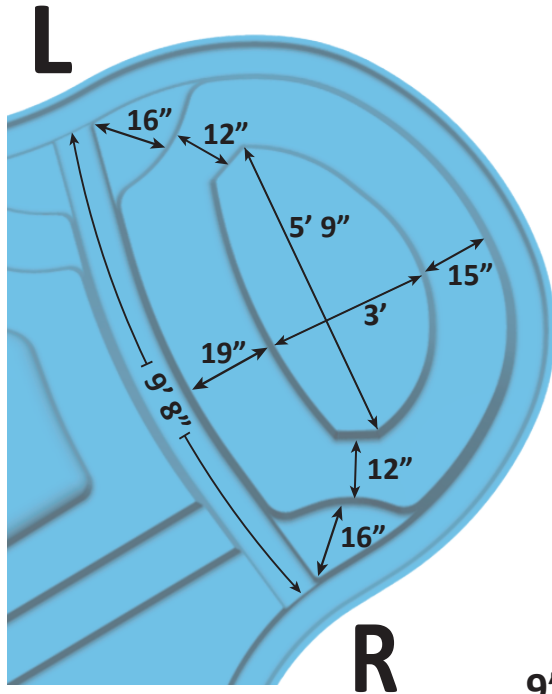

PLEASURE ISLAND DETAIL SHEET - 02-02-22 - REVISION 01

Over Head View

Shallow End View

Deep End View

Total Surface Area: 453.04 Sq ft
 Total Perimeter: 94.97 Lin. ft
 Total Volume: 12,828 Gal.
 Spa Volume: 744 Gal.
 Per sect. 8.1, surfaces that provide
 footing have slip resistant surfaces.
 All measurments are averages.

Pool Surface Area: 400 Sq ft (Excluding
 spa)
 Pool Perimeter: 87 Lin. ft (Excluding
 spa)
 Pool Volume: 12,084 Gal. (Excluding
 spa)

USA Specifications

PLEASURE ISLAND DETAIL SHEET - 02-02-22 - REVISION 01

Spa Size
9' x 9' 10" x 2' 10"

Spill Over Cross Section

USA Specifications

Spa Surface Area: 52 Sq ft
Spa Perimeter: 27 Lin. ft
Spa Volume: 744 Gal.
Per sect. 8.1, surfaces that provide footing have slip resistant surfaces.
All measurements are averages.

PLEASURE ISLAND DETAIL SHEET - 02-02-22 - REVISION 01

Left Side

Right Side

Left Cross Section, Seat View

Total Surface Area: 453.04 Sq ft
 Total Perimeter: 94.97 Lin. ft
 Total Volume: 12,828 Gal.
 Spa Volume: 744 Gal.
 Per sect. 8.1, surfaces that provide
 footing have slip resistant surfaces.
 All measurments are averages.