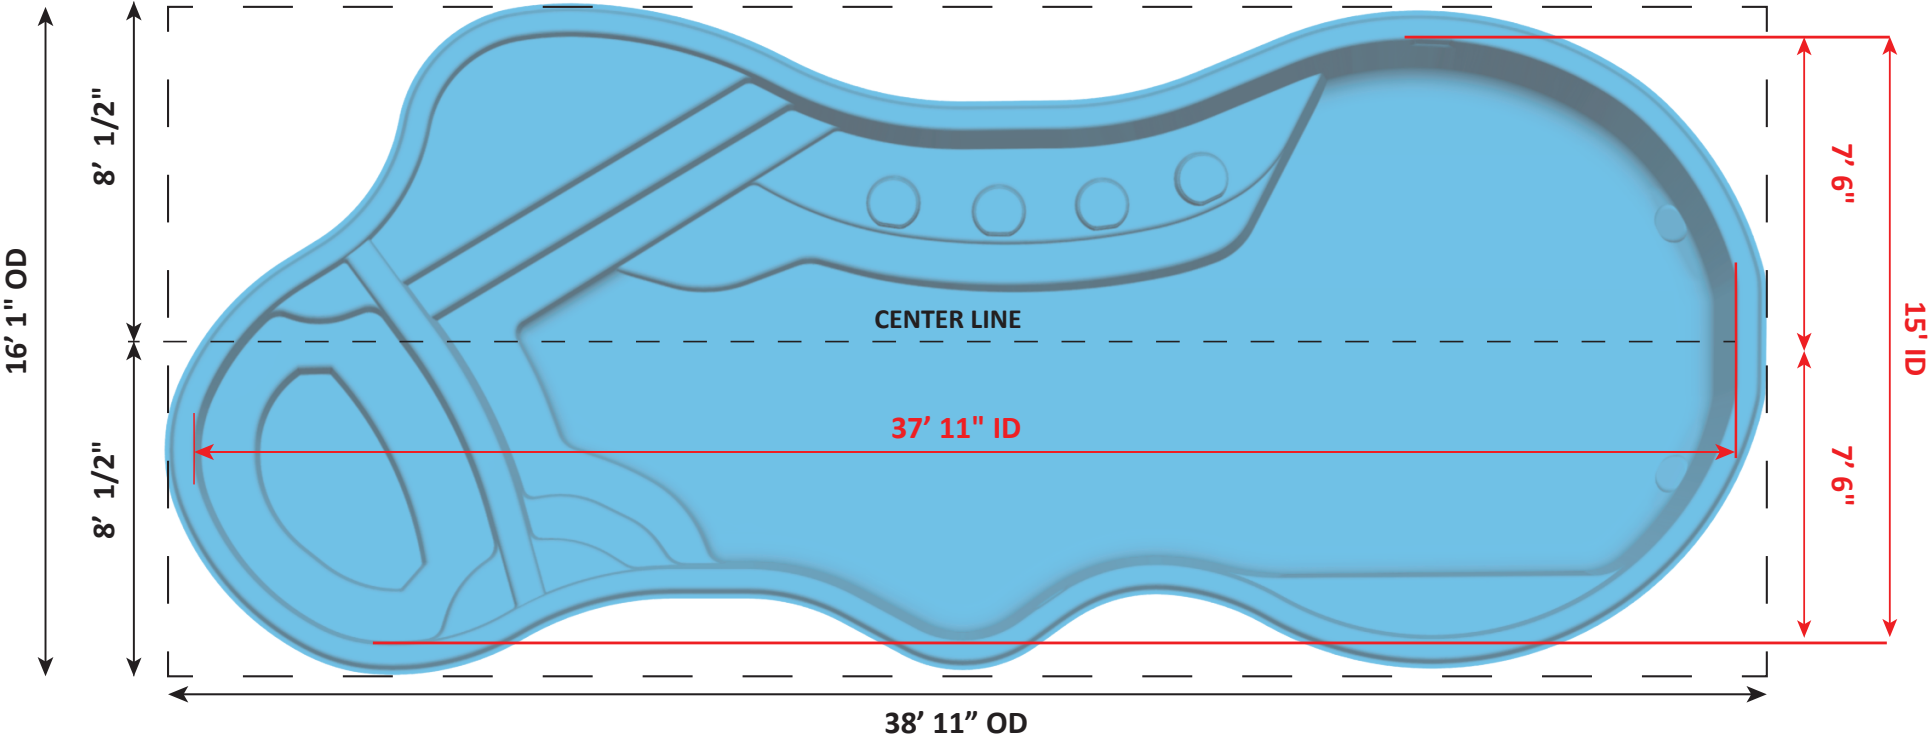

PLEASURE ISLAND DETAIL SHEET - 02-02-22 - REVISION 01

Over Head View

Shallow End View

Deep End View

Total Surface Area: 453.04 Sq ft
 Total Perimeter: 94.97 Lin. ft
 Total Volume: 12,828 Gal.
 Spa Volume: 744 Gal.
 Per sect. 8.1, surfaces that provide
 footing have slip resistant surfaces.
 All measurments are averages.

Spa Size
9' x 9' 10" x 2' 10"

Spill Over Cross Section

USA Specifications

Spa Surface Area: 52 Sq ft
Spa Perimeter: 27 Lin. ft
Spa Volume: 744 Gal.
Per sect. 8.1, surfaces that provide footing have slip resistant surfaces.
All measurements are averages.

PLEASURE ISLAND DETAIL SHEET - 02-02-22 - REVISION 01

Left Side

Right Side

Left Cross Section, Seat View

Total Surface Area: 453.04 Sq ft
 Total Perimeter: 94.97 Lin. ft
 Total Volume: 12,828 Gal.
 Spa Volume: 744 Gal.
 Per sect. 8.1, surfaces that provide
 footing have slip resistant surfaces.
 All measurments are averages.

Pool Surface Area: 400 Sq ft (Excluding
 spa)
 Pool Perimeter: 87 Lin. ft (Excluding
 spa)
 Pool Volume: 12,084 Gal. (Excluding
 spa)

USA Specifications

PLEASURE ISLAND DETAIL SHEET - 02-02-22 - REVISION 01