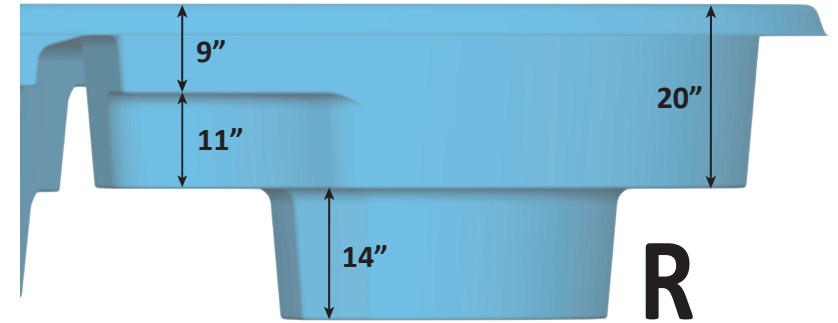

PLEASURE ISLAND DETAIL SHEET - 02-02-22 - REVISION 01

Over Head View

Shallow End View

Deep End View

Total Surface Area: 453.04 Sq ft
 Total Perimeter: 94.97 Lin. ft
 Total Volume: 12,828 Gal.
 Spa Volume: 744 Gal.
 Per sect. 8.1, surfaces that provide
 footing have slip resistant surfaces.
 All measurments are averages.

Pool Surface Area: 400 Sq ft (Excluding
 spa)
 Pool Perimeter: 87 Lin. ft (Excluding
 spa)
 Pool Volume: 12,084 Gal. (Excluding
 spa)

USA Specifications

PLEASURE ISLAND DETAIL SHEET - 02-02-22 - REVISION 01

Spa Size
9' x 9' 10" x 2' 10"

Spill Over Cross Section

USA Specifications

Spa Surface Area: 52 Sq ft
Spa Perimeter: 27 Lin. ft
Spa Volume: 744 Gal.
Per sect. 8.1, surfaces that provide footing have slip resistant surfaces.
All measurements are averages.

PLEASURE ISLAND DETAIL SHEET - 02-02-22 - REVISION 01

Left Side

Right Side

Left Cross Section, Seat View

Total Surface Area: 453.04 Sq ft
 Total Perimeter: 94.97 Lin. ft
 Total Volume: 12,828 Gal.
 Spa Volume: 744 Gal.
 Per sect. 8.1, surfaces that provide
 footing have slip resistant surfaces.
 All measurments are averages.