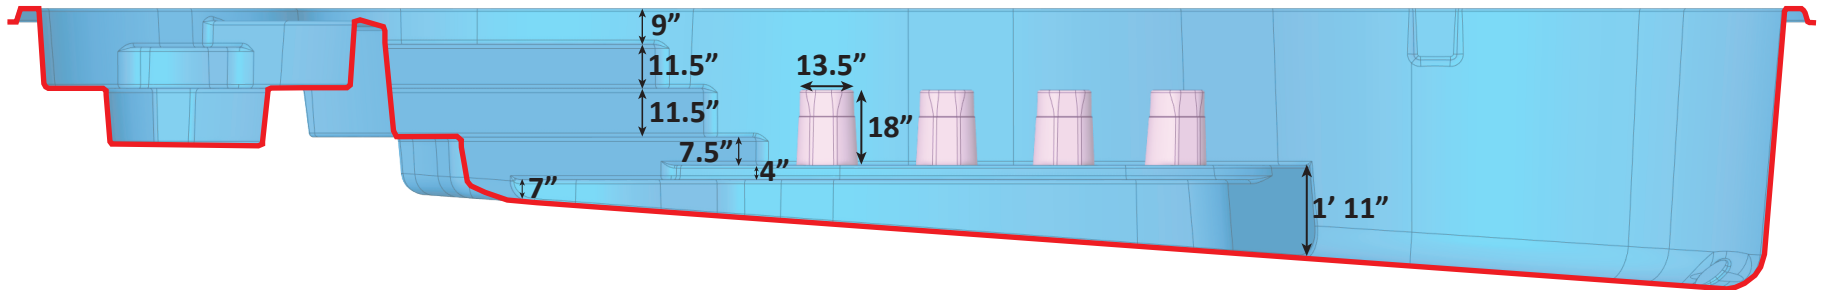

PLEASURE ISLAND DETAIL SHEET - 02-02-22 - REVISION 01

Over Head View

Shallow End View

Deep End View

Total Surface Area: 453.04 Sq ft
 Total Perimeter: 94.97 Lin. ft
 Total Volume: 12,828 Gal.
 Spa Volume: 744 Gal.
 Per sect. 8.1, surfaces that provide
 footing have slip resistant surfaces.
 All measurments are averages.

Spa Size
9' x 9' 10" x 2' 10"

Spill Over Cross Section

USA Specifications

Spa Surface Area: 52 Sq ft
Spa Perimeter: 27 Lin. ft
Spa Volume: 744 Gal.
Per sect. 8.1, surfaces that provide footing have slip resistant surfaces.
All measurements are averages.

PLEASURE ISLAND DETAIL SHEET - 02-02-22 - REVISION 01

Left Side

Right Side

Left Cross Section, Seat View

Total Surface Area: 453.04 Sq ft
 Total Perimeter: 94.97 Lin. ft
 Total Volume: 12,828 Gal.
 Spa Volume: 744 Gal.
 Per sect. 8.1, surfaces that provide
 footing have slip resistant surfaces.
 All measurments are averages.

Pool Surface Area: 400 Sq ft (Excluding
 spa)
 Pool Perimeter: 87 Lin. ft (Excluding
 spa)
 Pool Volume: 12,084 Gal. (Excluding
 spa)

USA Specifications

PLEASURE ISLAND DETAIL SHEET - 02-02-22 - REVISION 01