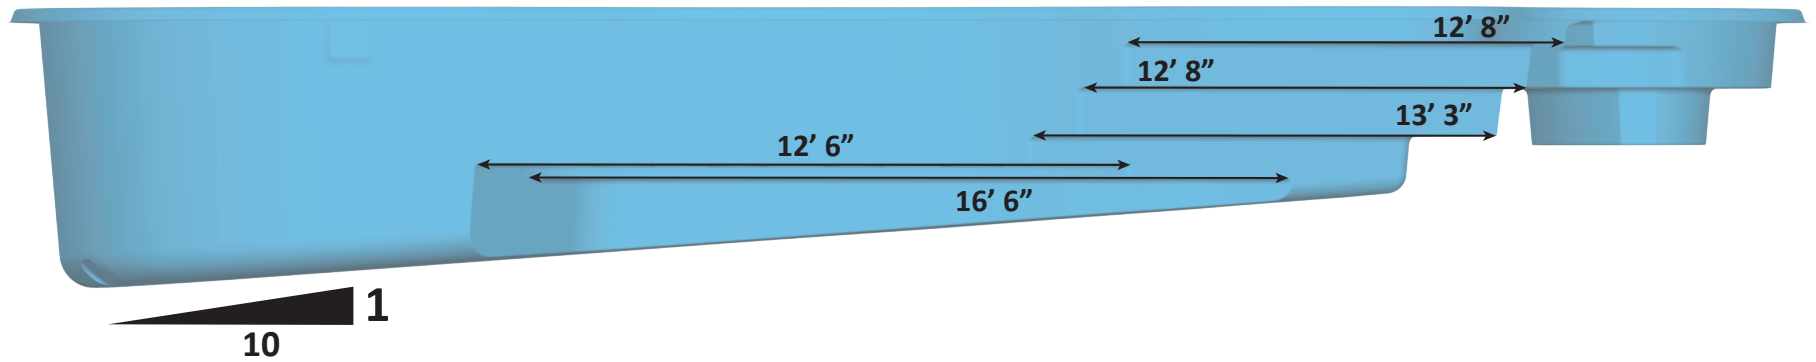

PLEASURE ISLAND DETAIL SHEET - 02-02-22 - REVISION 01

Over Head View

Shallow End View

Deep End View

Total Surface Area: 453.04 Sq ft
 Total Perimeter: 94.97 Lin. ft
 Total Volume: 12,828 Gal.
 Spa Volume: 744 Gal.
 Per sect. 8.1, surfaces that provide
 footing have slip resistant surfaces.
 All measurments are averages.

Pool Surface Area: 400 Sq ft (Excluding
 spa)
 Pool Perimeter: 87 Lin. ft (Excluding
 spa)
 Pool Volume: 12,084 Gal. (Excluding
 spa)

USA Specifications

PLEASURE ISLAND DETAIL SHEET - 02-02-22 - REVISION 01

Spa Size
9' x 9' 10" x 2' 10"

Spill Over Cross Section

USA Specifications

Spa Surface Area: 52 Sq ft
Spa Perimeter: 27 Lin. ft
Spa Volume: 744 Gal.
Per sect. 8.1, surfaces that provide footing have slip resistant surfaces.
All measurements are averages.

PLEASURE ISLAND DETAIL SHEET - 02-02-22 - REVISION 01

Left Side

Right Side

Left Cross Section, Seat View

Total Surface Area: 453.04 Sq ft
 Total Perimeter: 94.97 Lin. ft
 Total Volume: 12,828 Gal.
 Spa Volume: 744 Gal.
 Per sect. 8.1, surfaces that provide
 footing have slip resistant surfaces.
 All measurments are averages.