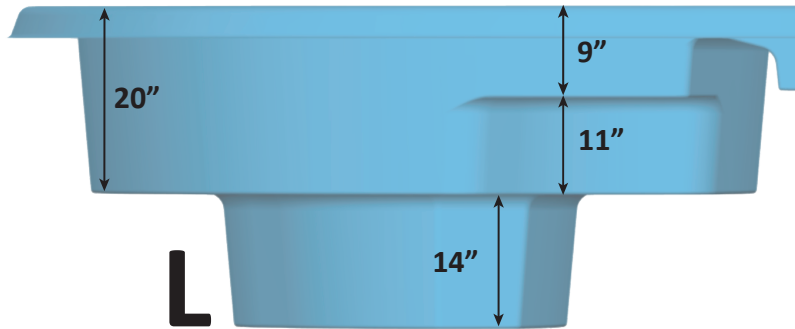

PLEASURE ISLAND DETAIL SHEET - 02-02-22 - REVISION 01

Over Head View

Shallow End View

Deep End View

Total Surface Area: 453.04 Sq ft
 Total Perimeter: 94.97 Lin. ft
 Total Volume: 12,828 Gal.
 Spa Volume: 744 Gal.
 Per sect. 8.1, surfaces that provide
 footing have slip resistant surfaces.
 All measurments are averages.

Pool Surface Area: 400 Sq ft (Excluding
 spa)
 Pool Perimeter: 87 Lin. ft (Excluding
 spa)
 Pool Volume: 12,084 Gal. (Excluding
 spa)

USA Specifications

PLEASURE ISLAND DETAIL SHEET - 02-02-22 - REVISION 01

Spa Size
9' x 9' 10" x 2' 10"

Spill Over Cross Section

USA Specifications

Spa Surface Area: 52 Sq ft
Spa Perimeter: 27 Lin. ft
Spa Volume: 744 Gal.
Per sect. 8.1, surfaces that provide footing have slip resistant surfaces.
All measurements are averages.

PLEASURE ISLAND DETAIL SHEET - 02-02-22 - REVISION 01

Left Side

Right Side

Left Cross Section, Seat View

Total Surface Area: 453.04 Sq ft
 Total Perimeter: 94.97 Lin. ft
 Total Volume: 12,828 Gal.
 Spa Volume: 744 Gal.
 Per sect. 8.1, surfaces that provide
 footing have slip resistant surfaces.
 All measurments are averages.