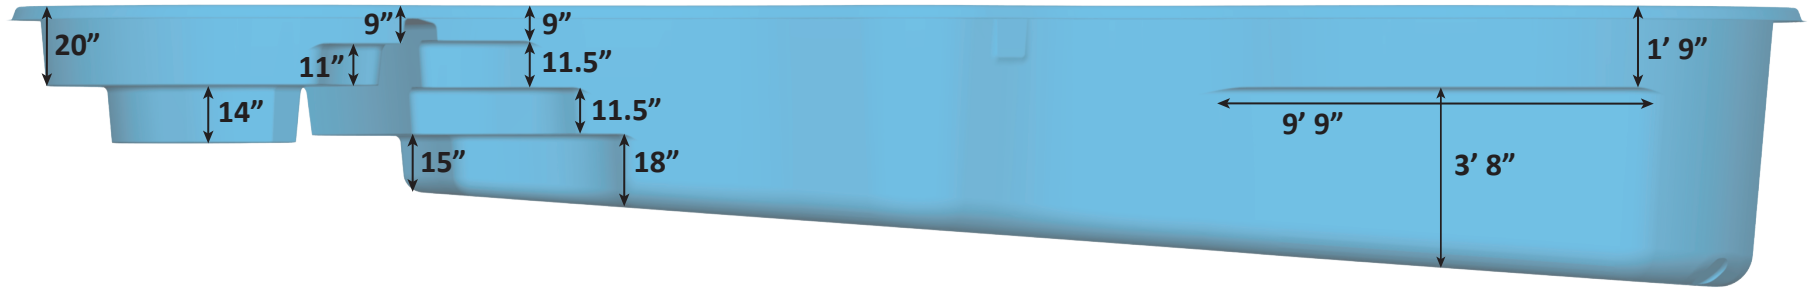

PLEASURE ISLAND DETAIL SHEET - 02-02-22 - REVISION 01

Over Head View

Shallow End View

Deep End View

Total Surface Area: 453.04 Sq ft
 Total Perimeter: 94.97 Lin. ft
 Total Volume: 12,828 Gal.
 Spa Volume: 744 Gal.
 Per sect. 8.1, surfaces that provide
 footing have slip resistant surfaces.
 All measurments are averages.

Pool Surface Area: 400 Sq ft (Excluding
 spa)
 Pool Perimeter: 87 Lin. ft (Excluding
 spa)
 Pool Volume: 12,084 Gal. (Excluding
 spa)

USA Specifications

PLEASURE ISLAND DETAIL SHEET - 02-02-22 - REVISION 01

Spa Size
9' x 9' 10" x 2' 10"

Spill Over Cross Section

USA Specifications

Spa Surface Area: 52 Sq ft
Spa Perimeter: 27 Lin. ft
Spa Volume: 744 Gal.
Per sect. 8.1, surfaces that provide footing have slip resistant surfaces.
All measurements are averages.

PLEASURE ISLAND DETAIL SHEET - 02-02-22 - REVISION 01

Left Side

Right Side

Left Cross Section, Seat View

Total Surface Area: 453.04 Sq ft
 Total Perimeter: 94.97 Lin. ft
 Total Volume: 12,828 Gal.
 Spa Volume: 744 Gal.
 Per sect. 8.1, surfaces that provide
 footing have slip resistant surfaces.
 All measurments are averages.