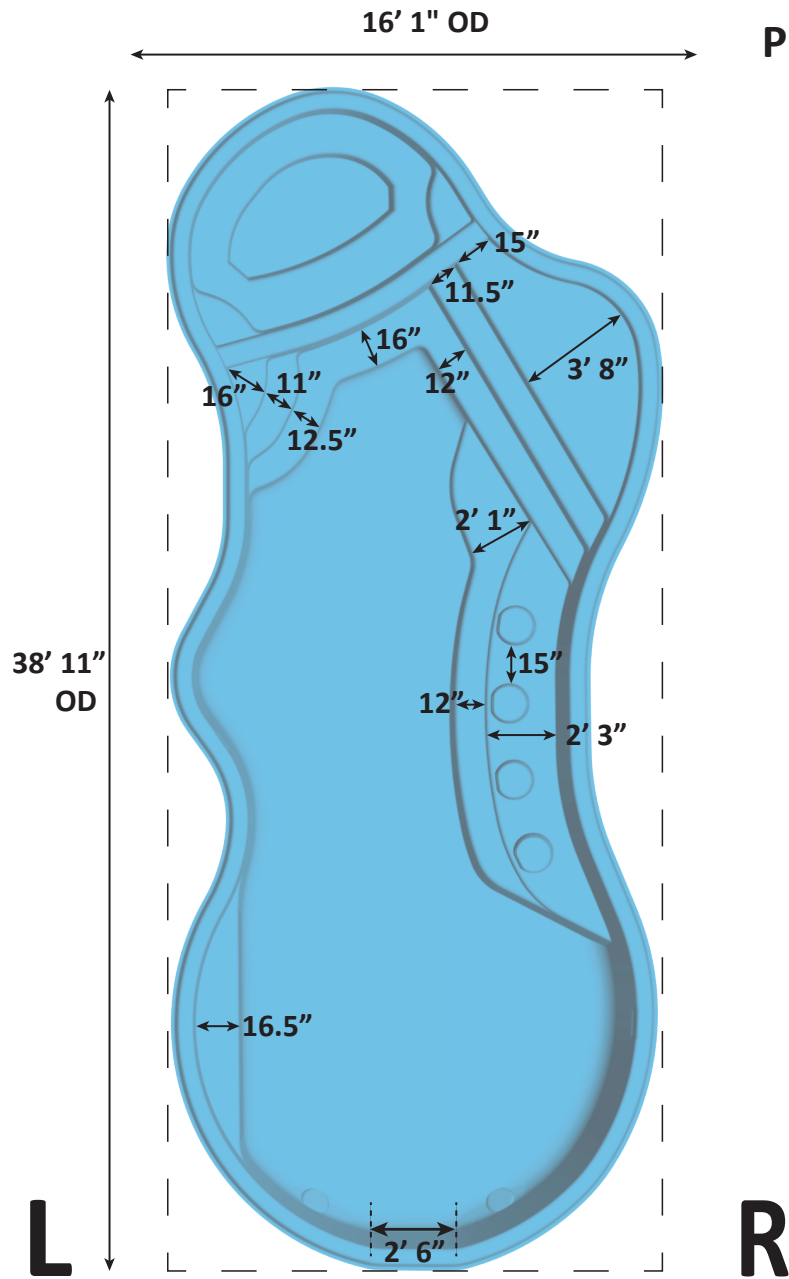

PLEASURE ISLAND DETAIL SHEET - 02-02-22 - REVISION 01

Over Head View

Shallow End View

Deep End View

Total Surface Area: 453.04 Sq ft
 Total Perimeter: 94.97 Lin. ft
 Total Volume: 12,828 Gal.
 Spa Volume: 744 Gal.
 Per sect. 8.1, surfaces that provide
 footing have slip resistant surfaces.
 All measurments are averages.

Pool Surface Area: 400 Sq ft (Excluding
 spa)
 Pool Perimeter: 87 Lin. ft (Excluding
 spa)
 Pool Volume: 12,084 Gal. (Excluding
 spa)

USA Specifications

PLEASURE ISLAND DETAIL SHEET - 02-02-22 - REVISION 01

Spa Size
9' x 9' 10" x 2' 10"

Spill Over Cross Section

USA Specifications

Spa Surface Area: 52 Sq ft
Spa Perimeter: 27 Lin. ft
Spa Volume: 744 Gal.
Per sect. 8.1, surfaces that provide footing have slip resistant surfaces.
All measurements are averages.

PLEASURE ISLAND DETAIL SHEET - 02-02-22 - REVISION 01

Left Side

Right Side

Left Cross Section, Seat View

Total Surface Area: 453.04 Sq ft
 Total Perimeter: 94.97 Lin. ft
 Total Volume: 12,828 Gal.
 Spa Volume: 744 Gal.
 Per sect. 8.1, surfaces that provide
 footing have slip resistant surfaces.
 All measurments are averages.